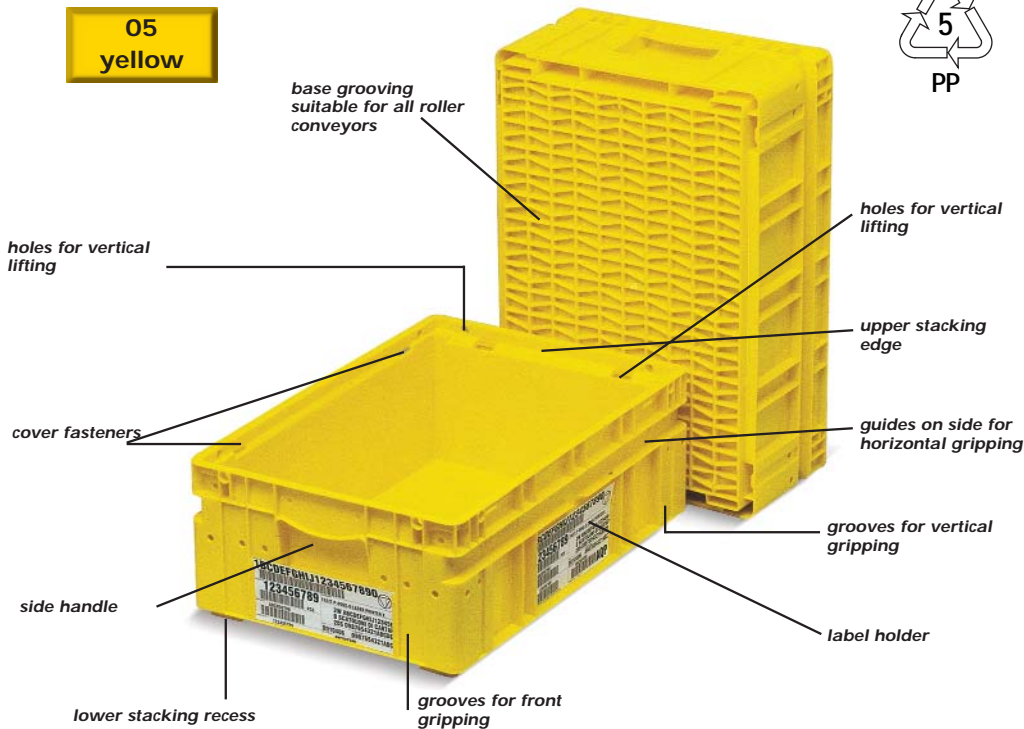

Fami^{spa} STORAGE ODETTE

05
yellow

manual grip

● **For automatic handling**

● **Oil resistant**

● **For automatic storage systems**

● **For manual handling**